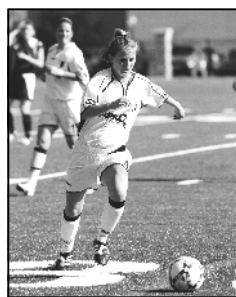

Kendra Graber