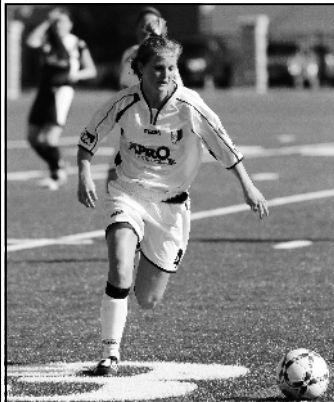

FAIRMONT, W.Va. (May 31, 2008)—The West Virginia Illusion tallied their first goal in franchise history en route to losing to the Carolina RailHawks, 2-1, Saturday night at Duvall-Rosier Field.

Casey Nogueira led the charge for the RailHawks (3-1-1), scoring a goal and taking six shots. Kendra Graber had a goal and two shots, Megan Mischler an assist and two shots, and Marisa Kanela had four shots for the Illusion (0-4-0). Megan Jessee registered seven saves.

The RailHawks got the first chance of the match early when Lindsay Vera's shot was tipped off the crossbar by Illusion goalkeeper Megan Jessee.

They made their second look count; Nogueira took a feed from left back Kelly Hathorn, raced in, and beat Jessee one-on-one just seven minutes in for her second goal of the season in as many appearances.

Back came the Illusion; Megan Mischler shook a defender on the right edge of the 18-yard box and crossed to Morgantown High School product Kendra Graber for a tap-in and the first goal in franchise history in the 25th minute.

The seesaw went back to Carolina in the 34th minute when Ally Baker played a through ball from the left side to Carrie Patterson, who chipped Jessee to make it 2-1.